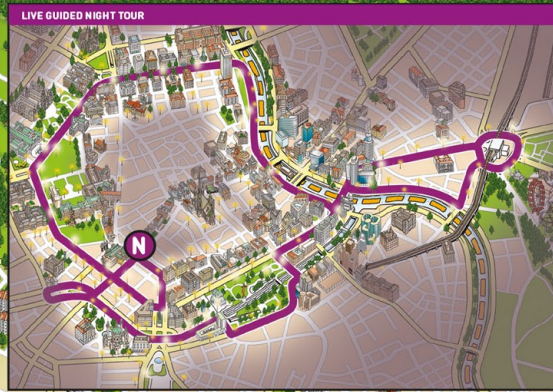

# DISCOVER VIENNA

RED ROUTE	N LIVE GUIDED NIGHT TOUR	WALKING TOUR
BLUE ROUTE	GREEN ROUTE	RIVER CRUISE

Did you know Vienna has been voted 'the most livable city in the world' 10 times?!"  
ZSOLT Customer Service Representative

## RED ROUTE / ROTE ROUTE - DURATION/DAUER 1H 45 MIN/MINUTEN

STOP	FIRST BUS	LAST BUS
1 OPERA   OPER	09:30	16:30
2 8 HOUSE OF MUSIC   HAUS DER MUSIK	09:31	16:31
3 9 MUSEUMS QUARTIER   MARIAHILFERSTRASSE	09:37	16:37
4 1 MUSEUMS   HOFBURG	09:41	16:41
5 CITY HALL   RATHAUSPLATZ	09:46	16:48
6 VOTIVKIRCHE	09:53	16:55
7 AUGARTEN	10:02	17:04
8 PRATER	10:12	17:14
9 PIER 3   (RIVER CRUISES) OUT OF SERVICE UNTIL BEGINNING APRIL 2020	-	-
10 BLUE DANUBE   PIER 8 (RIVER CRUISES) OUT OF SERVICE UNTIL BEGINNING APRIL 2020	-	-
11 DANUBE TOWER   DONAUTURM OUT OF SERVICE UNTIL BEGINNING APRIL 2020	-	-
12 OLD DANUBE   ALTE DONAU OUT OF SERVICE UNTIL BEGINNING APRIL 2020	-	-
13 UNO CITY   DC TOWER	10:25	17:25
14 DANUBE ISLAND   DONAUINSEL OUT OF SERVICE UNTIL BEGINNING APRIL 2020	-	-
15 SCHWEDENPLATZ   DANUBE CANAL (RIVER CRUISES)	09:16	17:38
16 CITY PARK   STADTPARK	09:22	17:45

## GREEN ROUTE / SCHÖNBRUNN SHUTTLE - DURATION/DAUER 55 MINS/MINUTEN

STOP	10:30	11:30	12:30	13:30	14:30	15:30	16:30
1 ALBERTINAPLATZ							
4 4 SCHÖNBRUNN PALACE	10:55	11:55	12:55	13:55	14:55	15:55	16:55

## RIVER CRUISE/SCHIFFFAHRT:

STOP	CRUISE/ROUTE A: Big Bus Stop 15 - Schwedenplatz / Danube Canal (River Cruise)	CRUISE/ROUTE B: Big Bus Stop 10 - Blue Danube / Schiffahrtszentrum (DMSG)	CRUISE/ROUTE C: Big Bus Stop 15 - Schwedenplatz / Danube Canal (River Cruise)
15	28.03.-01.11.2020 10:30 DURATION 115min	28.03.-01.11.2020 11:30 DURATION 115min	28.03.-01.11.2020 14:00 DURATION 115min
10	28.03.-01.11.2020 12:30 DURATION 110min	04.04.-04.10.2020 13:30 DURATION 110min	28.03.-01.11.2020 16:00 DURATION 80min
15	01.01.-31.12.2020 11:00 DURATION 75min	01.01.-31.12.2020 13:00 DURATION 75min	01.01.-31.12.2020 14:30 DURATION 75min