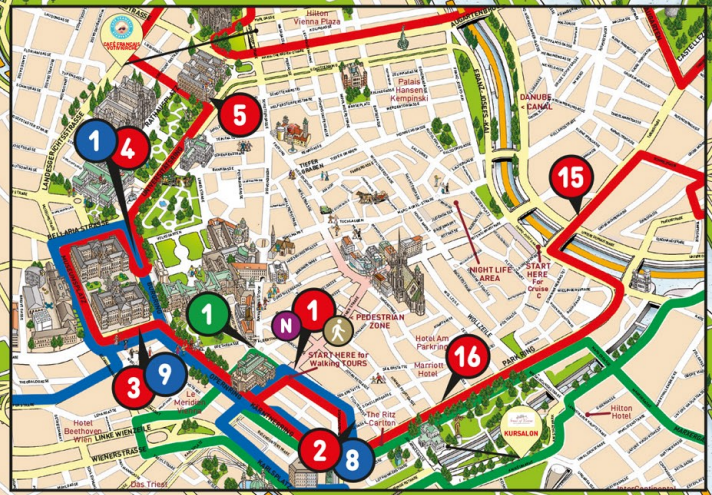

# DISCOVER VIENNA

RED ROUTE	N LIVE GUIDED NIGHT TOUR	WALKING TOUR
BLUE ROUTE	GREEN ROUTE	RIVER CRUISE

Did you know Vienna has been voted 'the most livable city in the world' 10 times?!"  
ZSOLT Customer Service Representative

## RED ROUTE / ROTE ROUTE - DURATION/DAUER 1H 45 MIN/MINUTEN

STOP	FIRST BUS	LAST BUS
1 OPERA   OPER	09:30	16:30
2 8 HOUSE OF MUSIC   HAUS DER MUSIK	09:31	16:31
3 9 MUSEUMS QUARTIER   MARIAHILFERSTRASSE	09:37	16:37
4 1 MUSEUMS   HOFBURG	09:41	16:41
5 CITY HALL   RATHAUSPLATZ	09:46	16:48
6 VOTIVKIRCHE	09:53	16:55
7 AUGARTEN	10:02	17:04
8 PRATER	10:12	17:14
9 PIER 3   (RIVER CRUISES) OUT OF SERVICE UNTIL BEGINNING APRIL 2020	-	-
10 BLUE DANUBE   PIER 8 (RIVER CRUISES) OUT OF SERVICE UNTIL BEGINNING APRIL 2020	-	-
11 DANUBE TOWER   DONAUTURM OUT OF SERVICE UNTIL BEGINNING APRIL 2020	-	-
12 OLD DANUBE   ALTE DONAU OUT OF SERVICE UNTIL BEGINNING APRIL 2020	-	-
13 UNO CITY   DC TOWER	10:25	17:25
14 DANUBE ISLAND   DONAUINSEL OUT OF SERVICE UNTIL BEGINNING APRIL 2020	-	-
15 SCHWEDENPLATZ   DANUBE CANAL (RIVER CRUISES)	09:16	17:38
16 CITY PARK   STADTPARK	09:22	17:45

## GREEN ROUTE / HUNDERTWASSER TOUR - DURATION/DAUER 50 MINS/MINUTEN

STOP	10:00	11:00	12:00	13:00	14:00	15:00	16:00
1 ALBERTINAPLATZ							
2 7 LOWER BELVEDEERE	10:12	11:12	12:12	13:12	14:12	15:12	16:12
3 HUNDERTWASSERHAUS	10:28	11:28	12:28	13:28	14:28	15:28	16:28

## RIVER CRUISE/SCHIFFFAHRT:

STOP	CRUISE/ROUTE A: Big Bus Stop 15 - Schwedenplatz / Danube Canal (River Cruise)	CRUISE/ROUTE B: Big Bus Stop 10 - Blue Danube / Schiffahrtszentrum (DMSG)	CRUISE/ROUTE C: Big Bus Stop 15 - Schwedenplatz / Danube Canal (River Cruise)
15	28.03.-01.11.2020 10:30 DURATION 115min	28.03.-01.11.2020 11:30 DURATION 115min	28.03.-01.11.2020 14:00 DURATION 115min
10	28.03.-01.11.2020 12:30 DURATION 110min	04.04.-04.10.2020 13:30 DURATION 110min	28.03.-01.11.2020 16:00 DURATION 80min
15	01.01.-31.12.2020 11:00 DURATION 75min	01.01.-31.12.2020 13:00 DURATION 75min	01.01.-31.12.2020 14:30 DURATION 75min