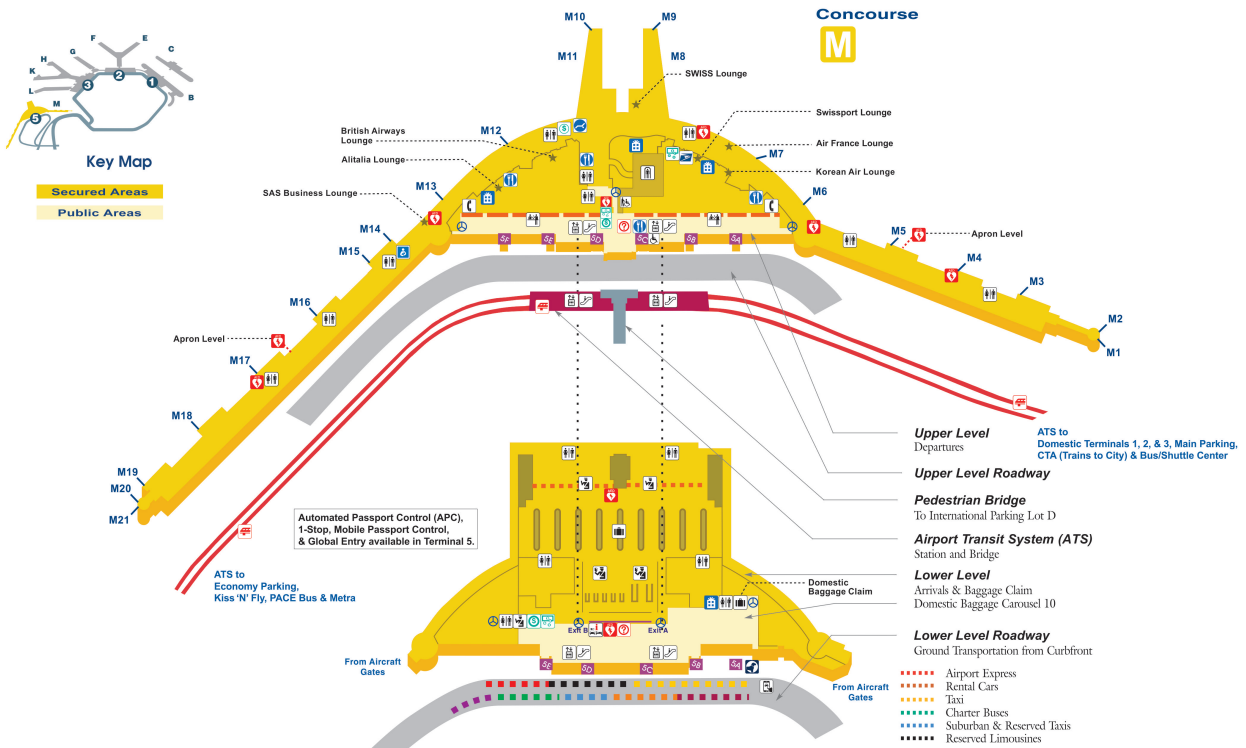

PASSENGER SERVICES

- | | | |
|--|---|---|
| Airport Information | Exit | Stairs |
| Automated External Defibrillator Unit (AED) | Family Companion Toilet | Telephones |
| Automated Teller Machine (ATM) | Foreign Currency Exchange | Ticket Counter |
| Baggage Claim | Mail Drop Box Location | Toilets |
| Butch O'Hare Plane Exhibit (Terminal 2, Main Hall) | Mother's Room (Next to Gate M14) | Travelers Aid (773) 894-2427 |
| Chapel (Terminal 2, Mezzanine) | O'Hare Urban Garden (Terminal 3, Rotunda Mezz) | TSA Pre-Check Available in Terminals 1, 2 & 3 |
| Charging Station | Relax | UIC Medical Center (773) 894-5100 (Terminal 2, Main Hall) |
| Children's Museum (Terminal 2, Main Hall) | Security Checkpoint | USO (Terminal 2, Mezz & Terminal 3, Rotunda Mezz) |
| Dine | Service Animal Relief Area (Lower Level) | US Customs & Border Protection (CBP) |
| Door/Vestibule | Service Area Wheelchair Assistance Contact Airlines | Wheelchair Drop-Off |
| Elevators | Shop | Yoga Room (Terminal 3, Rotunda Mezz) |
| Escalators | | |

GROUND TRANSPORTATION

- | | |
|---|--|
| Airport Transit System (ATS) | PACE Bus at Lot E (847) 364-7223 |
| Auto POUND on Bessie Coleman Dr. (773) 686-2958 | Parking |
| Bus/Shuttle Center: Hotel Courtesy Shuttles, Regional Buses, Off-Site Rent-a-Car, Off-Site Parking Shuttles | Parking Elevator Center |
| CTA (Trains to City) | Rental Car & Hotel Info Kiosk (Lower Level Arrivals) |
| Cell Phone Lot adjacent to Domestic Terminals | Ride App Pickup (Lower Level near door 5A) |
| Kiss 'n Fly at Multi-Modal Facility | Taxi, Livery Pick-Up Zones, Rental Car Shuttle |
| Metra O'Hare Station on Zemke & Mannheim Rds. | Valet Parking Elevator Centers 2 & 5 |