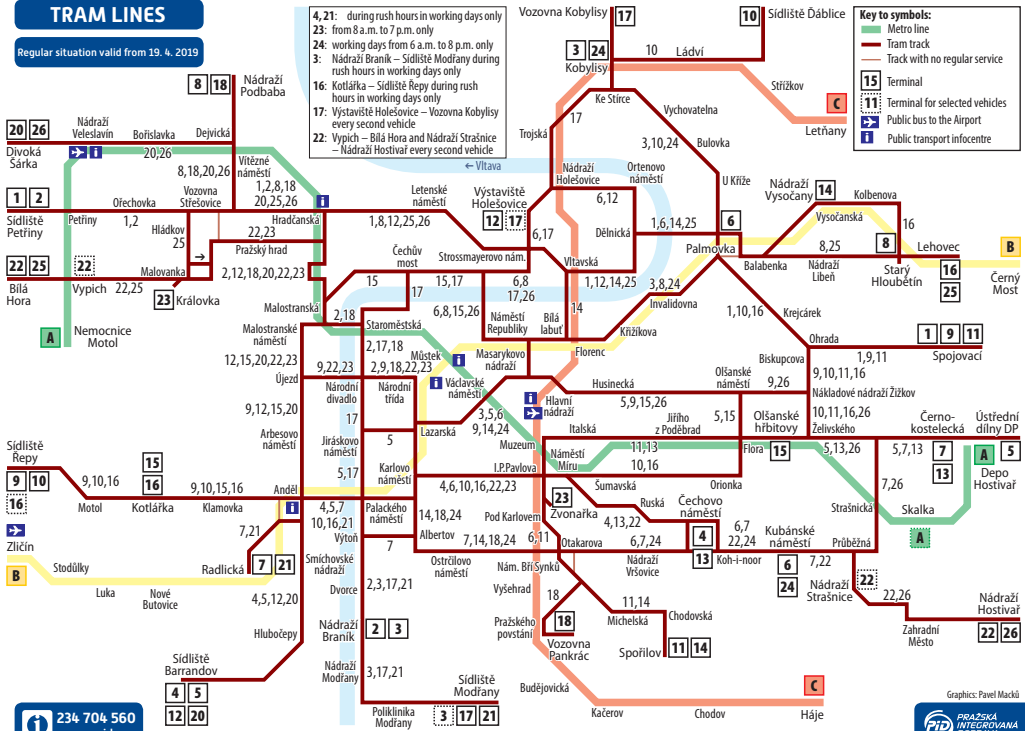

TRAM LINES

Regular situation valid from 19. 4. 2019

4, 21: during rush hours in working days only
 23: from 8 a.m. to 7 p.m. only
 24: working days from 6 a.m. to 8 p.m. only
 3: Nádraží Braník – Sídliště Modřany during rush hours in working days only
 16: Kotlářka – Sídliště Řepy during rush hours in working days only
 17: Výstaviště Holešovice – Vozovna Kobylisy every second vehicle
 22: Vypich – Bílá Hora and Nádraží Strašnice – Nádraží Hostivař every second vehicle

Key to symbols:
 Metro line
 Tram track
 Track with no regular service
 15 Terminal
 11 Terminal for selected vehicles
 Airport Bus to the Airport
 Public transport infocentre

234 704 560
 www.pid.cz