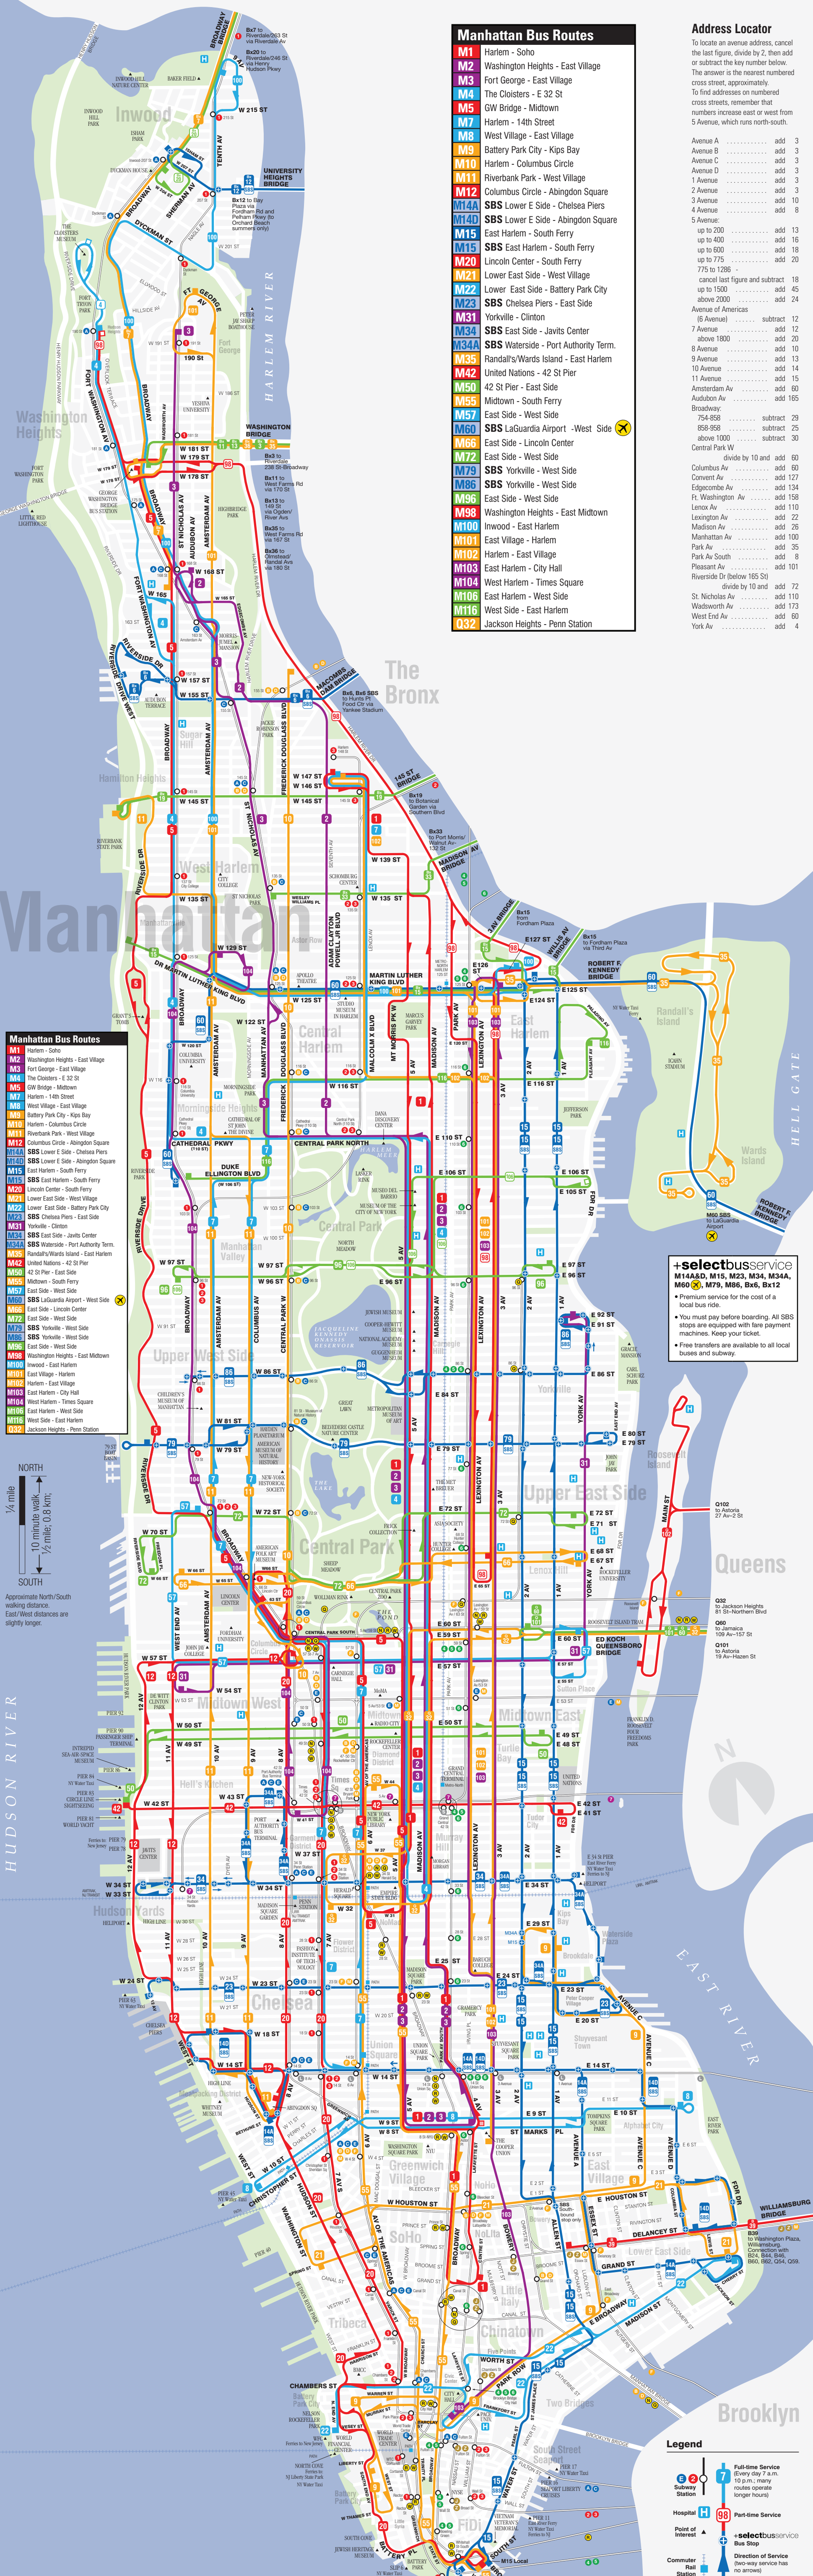

Manhattan Bus Map

Manhattan Bus Routes

M1	Harlem - SoHo
M2	Washington Heights - East Village
M3	Fort George - East Village
M4	The Cloisters - E 32 St
M5	GW Bridge - Midtown
M7	Harlem - 14th Street
M8	West Village - East Village
M9	Battery Park City - Kips Bay
M10	Harlem - Columbus Circle
M11	Riverbank Park - West Village
M12	Columbus Circle - Abingdon Square
M14A	SBS Lower E Side - Chelsea Piers
M14D	SBS Lower E Side - Abingdon Square
M15	East Harlem - South Ferry
M15S	SBS East Harlem - South Ferry
M20	Lincoln Center - South Ferry
M21	Lower East Side - West Village
M22	Lower East Side - Battery Park City
M23	SBS Chelsea Piers - East Side
M31	Yorkville - Clinton
M34	SBS East Side - Javits Center
M34A	SBS Waterside - Port Authority Term.
M35	Randall's/Wards Island - East Harlem
M42	United Nations - 42 St Pier
M50	42 St Pier - East Side
M55	Midtown - South Ferry
M67	East Side - West Side
M67	SBS LaGuardia Airport - West Side
M66	East Side - Lincoln Center
M72	East Side - West Side
M79	SBS Yorkville - West Side
M86	SBS Yorkville - West Side
M98	Washington Heights - East Midtown
M100	Inwood - East Harlem
M101	East Village - Harlem
M102	Harlem - East Village
M103	East Harlem - City Hall
M104	West Harlem - Times Square
M106	East Harlem - West Side
M116	West Side - East Harlem
Q32	Jackson Heights - Penn Station

Address Locator

To locate an avenue address, cancel the last figure, divide by 2, then add or subtract the key number below. To find addresses on numbered cross streets, remember that numbers increase east or west from 5 Avenue, which runs north-south.

Avenue A	..... add	3
Avenue B	..... add	3
Avenue C	..... add	3
Avenue D	..... add	3
1 Avenue	..... add	3
2 Avenue	..... add	3
3 Avenue	..... add	10
4 Avenue	..... add	8
5 Avenue	.....	
up to 200	..... add	13
up to 400	..... add	16
up to 600	..... add	18
up to 775	..... add	20
775 to 1286	.....	
cancel last figure and subtract	.....	18
up to 1500	..... add	45
above 2000	..... add	24
Avenue of Americas (6 Avenue)	..... subtract	12
7 Avenue	..... add	12
above 1800	..... add	20
8 Avenue	..... add	10
9 Avenue	..... add	13
10 Avenue	..... add	14
11 Avenue	..... add	15
Amsterdam Av	..... add	60
Audubon Av	..... add	165
Broadway	.....	
754-858	..... subtract	29
858-958	..... subtract	25
above 1000	..... subtract	30
Central Park W	.....	
divide by 10 and	.....	
add	.....	60
Columbus Av	..... add	60
Convent Av	..... add	127
Edgewood Av	..... add	134
Ft. Washington Av	..... add	158
Lenox Av	..... add	110
Lexington Av	..... add	22
Madison Av	..... add	26
Manhattan Av	..... add	100
Park Av	..... add	35
Park Av South	..... add	8
Pleasant Av	..... add	101
Riverside Dr (below 165 St)	.....	
divide by 10 and	.....	
add	.....	72
St. Nicholas Av	..... add	110
Wadsworth Av	..... add	173
West End Av	..... add	60
York Av	..... add	4

NORTH
1/4 mile
10 minute walk
1/2 mile; 0.8 km;
SOUTH

Approximate North/South walking distance. East/West distances are slightly longer.